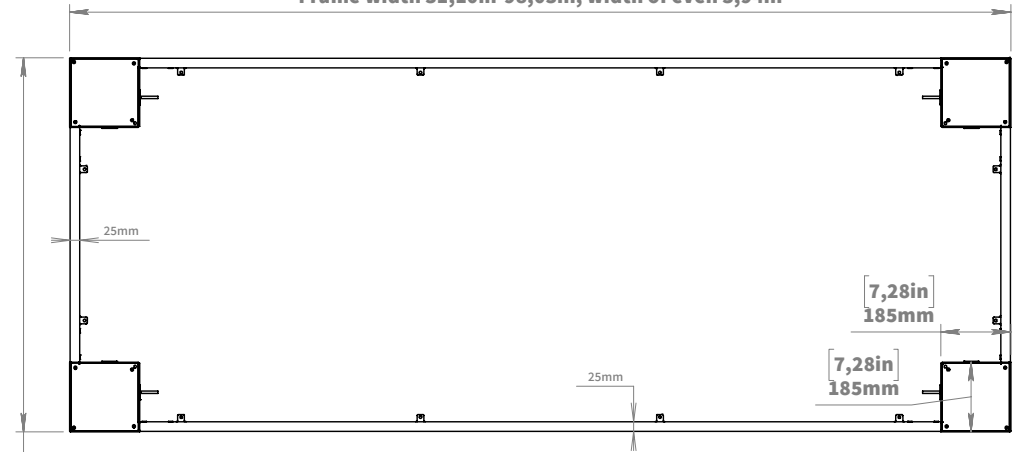

Tetra M4-ben <2490

Article no. 51200xL

Scale: 1:20

Rambredd 790-2490mm, bredd i jämna 100mm
Frame width 31,10in-98,03in, width of even 3,94in

Ramdjup 790-1490mm, djup i jämna 100mm
Frame depth 31,10in-58,66in, depth of even 3,94in