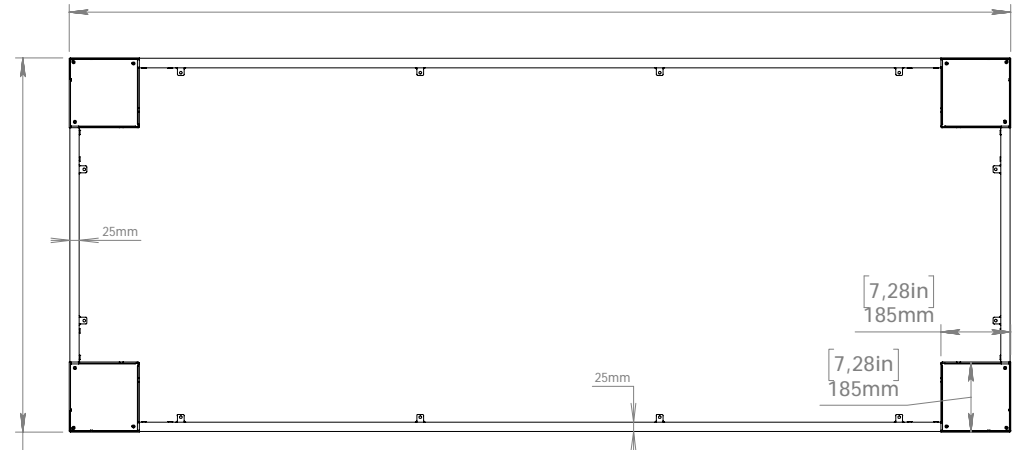

Tetra Meeting <2490

Article no. 51200xx

Scale: 1:20

Length 790-2490 mm (31,10-98,03 in). Measurements ordered in even 10 cm (3.94 in).

Width 790-1490 mm (31,10-58,66 in).
Measurements ordered in even 10 cm (3.94 in).