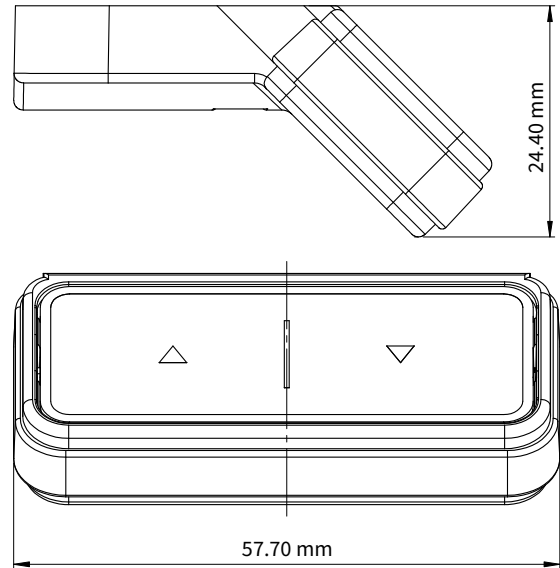

Swedstyle MotionT

Hand controller with touch for controlling height-adjustable desk frames, with a really up-to-date look.

Basic Touch offers an under-mounted design and delivers simple and effective up and down movement control with large, comfortable touch buttons.

- Compact model
- Modern design
- Up/Down function
- Great button feel
- Touch buttons

PRODUCT	ART. NO	COLOUR
Motion T	HAND07	Black

Technical specifications

Supply voltage	5 VDC \pm 10%
Current Consumption (average)	50 mA
Service life	10 000 cycles
Cable length	1 800 mm (\pm 50 mm)
Dimensions (L x B x H)	50.5 x 57.7 x 24.4 mm
Weight (including cable)	70 g
Ambient conditions during operation	+5 °C to +40 °C at max. 68% relative air humidity (non-condensing), up to an altitude of 2,000 m.
Ambient conditions during transport and storage	-25 °C to +40 °C at max. 68% relative air humidity (non-condensing). +40 °C to 60 °C at max. 32% relative air humidity (non-condensing). Temperatures of more than 40 °C for periods not exceeding 10h. Product must be acclimatised to acceptable operating conditions before assembly.
Compatibility	All Swedstyle electric height-adjustable frames
Degree of protection (IEC 60529)	IP 20
Standards and regulations	EMC directive 2014/30/EU RoHS directive 2011/65/EU