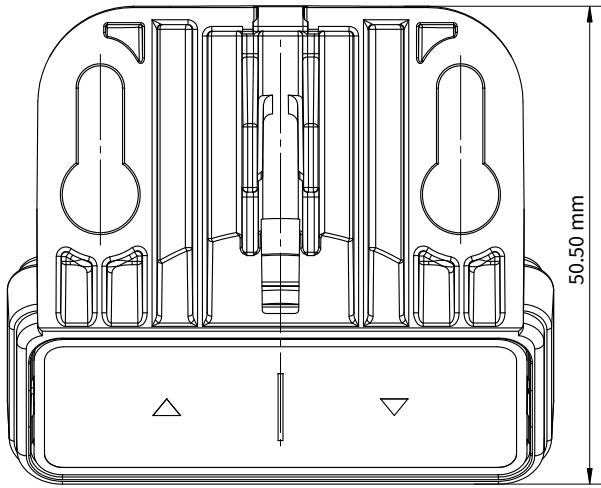

Swedstyle MotionT

Hand controller with touch for controlling height-adjustable desk frames, with a really up-to-date look.

Basic Touch offers an under-mounted design and delivers simple and effective up and down movement control with large, comfortable touch buttons.

- Compact model
- Modern design
- Up/Down function
- Great button feel
- Touch buttons

PRODUCT	ART. NO	COLOUR
Motion T	HAND07	Black

Technical specifications

Supply voltage	5 VDC \pm 10%
Current Consumption (average)	50 mA
Service life	10 000 cycles
Cable length	1 800 mm (\pm 50 mm)
Dimensions (L x B x H)	50.5 x 57.7 x 24.4 mm
Weight (including cable)	70 g
Ambient conditions during operation	+5 °C to +40 °C at max. 68% relative air humidity (non-condensing), up to an altitude of 2,000 m.
Ambient conditions during transport and storage	-25 °C to +40 °C at max. 68% relative air humidity (non-condensing). +40 °C to 60 °C at max. 32% relative air humidity (non-condensing). Temperatures of more than 40 °C for periods not exceeding 10h. Product must be acclimatised to acceptable operating conditions before assembly.
Compatibility	All Swedstyle electric height-adjustable frames
Degree of protection (IEC 60529)	IP 20
Standards and regulations	EMC directive 2014/30/EU RoHS directive 2011/65/EU