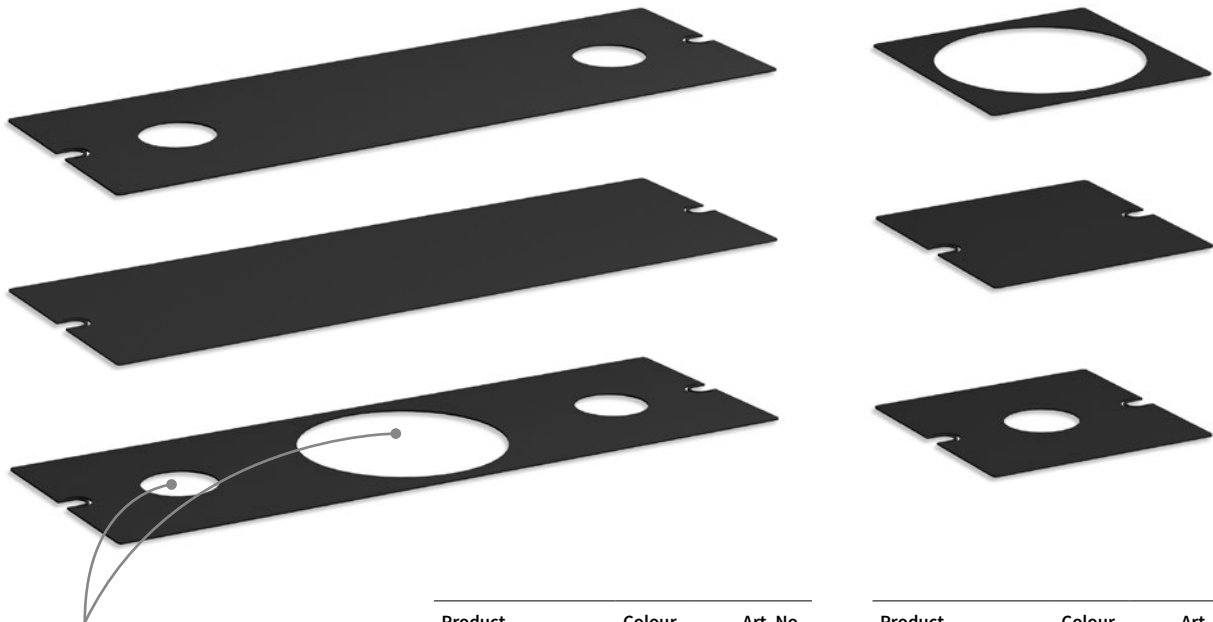

- Stylish and practical storage of cables
- Easy access
- Fits all table tops
- Easy to assemble
- Expandable
- Angled and adjustable laterally
- Can be retrofitted

Mounted directly on the underside of the table top

Can be hung directly on the frame tubes

placed in the table top after milling

Provides easy access to cables. Punching in the corners of the cable tray enable supplementation with Swedstyle Cable Management.

Product	Colour	Art. No.
Cable Tray 400	Black	50520145B
	White	50520165B
Cable Tray 800	Black	50520045B
	White	50520065B
Side Cover Conference	Black	50520845B
	White	50520865B

Complement with Creative Side Cover to cover insight to the cable tray

Product	Colour	Art. No.
Side Cover Conference	Black	50520845B
	White	50520865B

Available in two different sizes and colors with different hole patterns, 220 and 80 mm as standard.

- Creates a creative environment
- The "tops" are equilateral and can be placed both in the middle and on the edges
- Fits all table tops