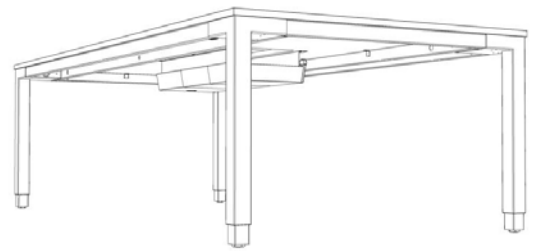

## Swedstyle Cable Tray Conference / Creative Surface

A cable tray with three different mounting options that is compatible to all Swedstyles conference tables. The cable tray can be mounted with screws directly on the underside of the table top, it can be hung directly on the frame tubes or placed in the table top after milling. The cable tray be retrofitted. Available in two sizes 400 or 800 to fit both large and small conference tables. Combine several to achieve the desired length.

Creative Surface is accessories for the Cable Tray Conference which creates a creative environment at your conference table. By milling the table top, you can use the cable tray for immersed storage. Combine with different "tops" to fit the storage you want. Lower a bowl for serving, a plant that contributes to well-being at the meeting table, place a Qi charger for easily accessible mobile charging or use it for pencils.

- Stylish and practical storage of cables
- Easy access
- Fits all table tops
- Easy to assemble
- Expandable
- Angled and adjustable laterally
- Can be retrofitted

Mounted directly on the underside of the table top

Product	Colour	Art. No.
Side Cover Conference	Black	50520845B
	White	50520865B

Available in two different sizes and colors with different hole patterns, 220 and 80 mm as standard.

- Creates a creative environment
- The "tops" are equilateral and can be placed both in the middle and on the edges
- Fits all table tops