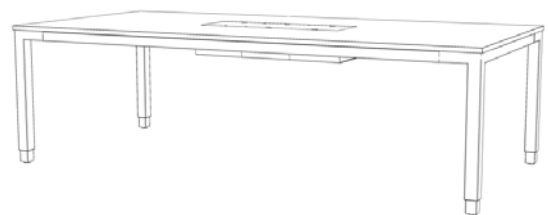

Can be hung directly on the frame tubes