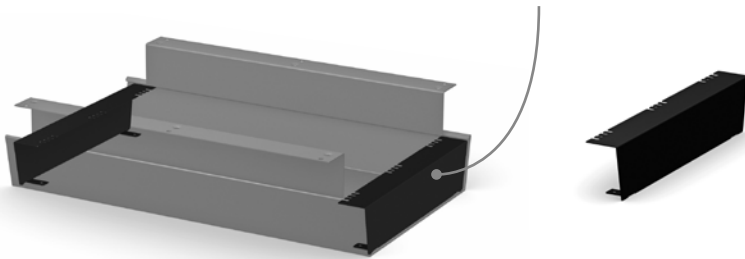

## Swedstyle Cable Tray Conference / Creative Surface

A cable tray with three different mounting options that is compatible to all Swedstyles conference tables. The cable tray can be mounted with screws directly on the underside of the table top, it can be hung directly on the frame tubes or placed in the table top after milling. The cable tray be retrofitted. Available in two sizes 400 or 800 to fit both large and small conference tables. Combine several to achieve the desired length.

- Stylish and practical storage of cables
- Easy access
- Fits all table tops
- Easy to assemble
- Expandable
- Angled and adjustable laterally
- Can be retrofitted

Mounted directly on the underside of the table top

Can be hung directly on the frame tubes

placed in the table top after milling

Provides easy access to cables. Punching in the corners of the cable tray enable supplementation with Swedstyle Cable Management.

Product	Colour	Art. No.
Side Cover Conference	Black	50520845B
	White	50520865B

Available in two different sizes and colors with different hole patterns, 220 and 80 mm as standard.

- Creates a creative environment
- The "tops" are equilateral and can be placed both in the middle and on the edges
- Fits all table tops