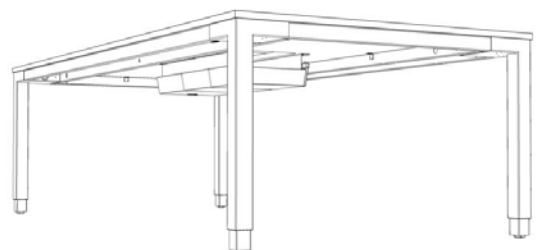

## Swedstyle Cable Tray Conference / Creative Surface

A cable tray with three different mounting options that is compatible to all Swedstyles conference tables. The cable tray can be mounted with screws directly on the underside of the table top, it can be hung directly on the frame tubes or placed in the table top after milling. The cable tray be retrofitted. Available in two sizes 400 or 800 to fit both large and small conference tables. Combine several to achieve the desired length.

Creative Surface is accessories for the Cable Tray Conference which creates a creative environment at your conference table. By milling the table top, you can use the cable tray for immersed storage. Combine with different "tops" to fit the storage you want. Lower a bowl for serving, a plant that contributes to well-being at the meeting table, place a Qi charger for easily accessible mobile charging or use it for pencils.

- Stylish and practical storage of cables
- Easy access
- Fits all table tops
- Easy to assemble
- Expandable
- Angled and adjustable laterally
- Can be retrofitted

Mounted directly on the underside of the table top

Can be hung directly on the frame tubes

placed in the table top after milling

Provides easy access to cables. Punching in the corners of the cable tray enable supplementation with Swedstyle Cable Management.